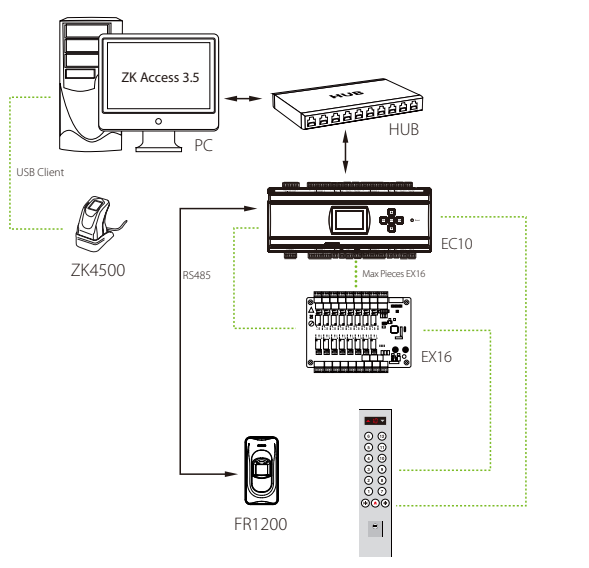

Specifications

EC10	
Floor Button Control Relay	10
Fingerprint Capacity	3000
RFID Card Capacity	30,000
Event Capacity	100,000
Power Supply	12V DC 1A
Communication to PC	TCP/IP, RS485
Communication to EX16	RS485
Number of supported EX16	3
Dimension(LxDxH)	242mmx95mmx60mm
Net weight	0.8Kg
EX16	
Floor Button Control Relay	16
Communication to EC10	RS485
RS485 address	Set by DIP switch
Power Supply	12V DC 1A
Dimension (LxDxH)	160mmx106mm
Net weight	0.2Kg

Configuration

Optional Accessories

ZKTeco Inc.

ZK Mansion, Wuhe Rd, Gangtuo, Bantian, Buji Town,
Longgang District, Shenzhen China 518129
Tel: 86-755-8960 2345/46/47/48
E-mail: sales@zkteco.com
www.zkteco.com

Global Offices:

USA: +1 732-412-6007
EU: +34 916532891
Brazil: +55 31 2515-8326
Thailand: +66-027199154
Mexico: +52-55-52928418

South Africa: +27 12 259 1047
Egypt: +201110444134
Dubai: +971 4 6091 310
India: +91 8123536788
Indonesia: +62 21 2921 8949

Vietnam : +84-0169-5813007
Philippines: +63 9084118832
Russia: +8 915 178-46-81